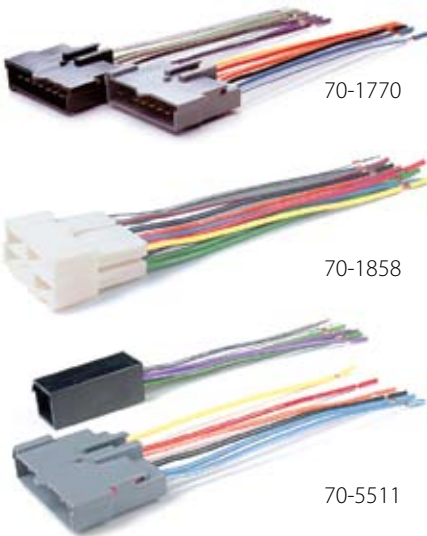

TURBO KITS

TURBO WIRES

INSTALLER WORKS

NUMBERING GUIDE

- 02- OEM Brackets
- 60- Turbo Wires (T-Harness)
- 70- Turbo Wires (Plugs into car harness)
- 71- Turbo Wires (Plugs into factory radios)
- 72- Turbo Wires (Plugs into car speaker harness)
- 73- Turbo Wires (Plugs into car harness)
- 74- Turbo Wires (Plugs into car harness)
- 75- Turbo Wires (Plugs into car harness)
- 82- Speaker Adapter Kits
- 85- Speaker Grills
- 86- Factory Radio Removal Keys
- 88- Housings and Pockets
- 89- Trim Plates
- 95- Double Din Kits
- 98- Pockets
- 99- Turbo Kits